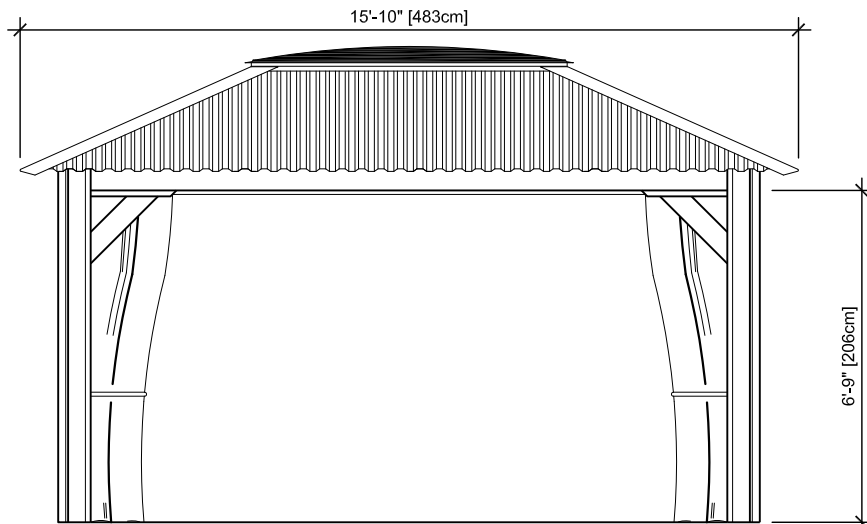

# Vista Leisure - 11 x 14 Open

## FOOTPRINT

# THE DELLA

Front Elevation

Plan View Footprint

Side Elevation