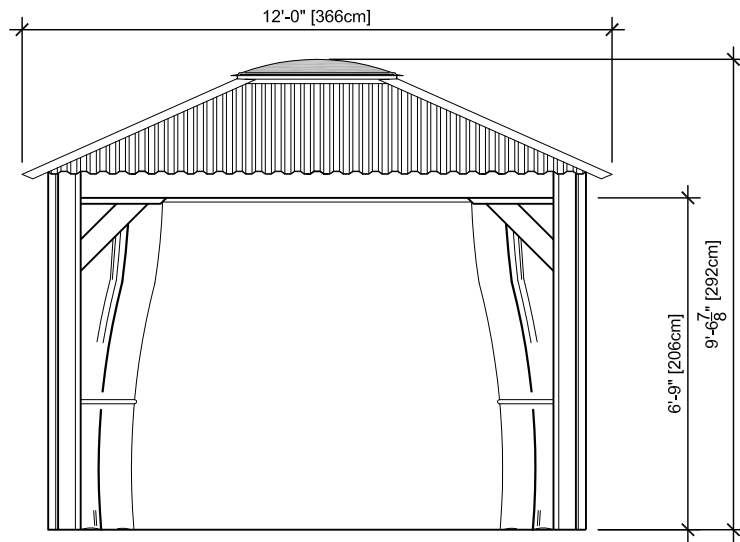

# Vista Leisure - 11 x 14 Open

# THE DELLA

Front Elevation

Plan View Footprint

Side Elevation