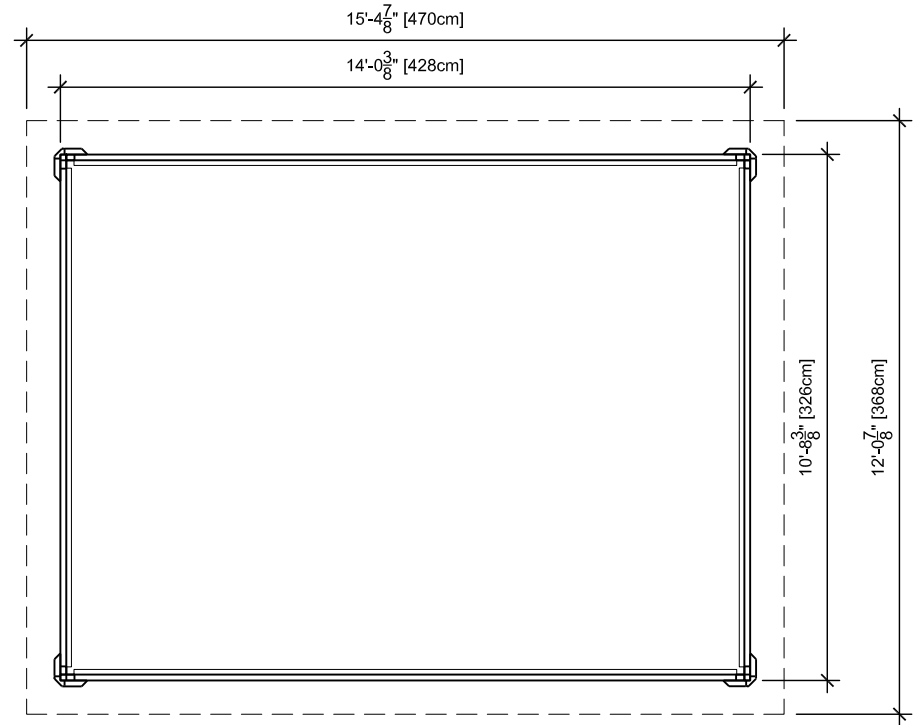

# Vista Leisure - 11 x 14 Open

# THE DELLA

Front Elevation

Plan View Footprint

Side Elevation