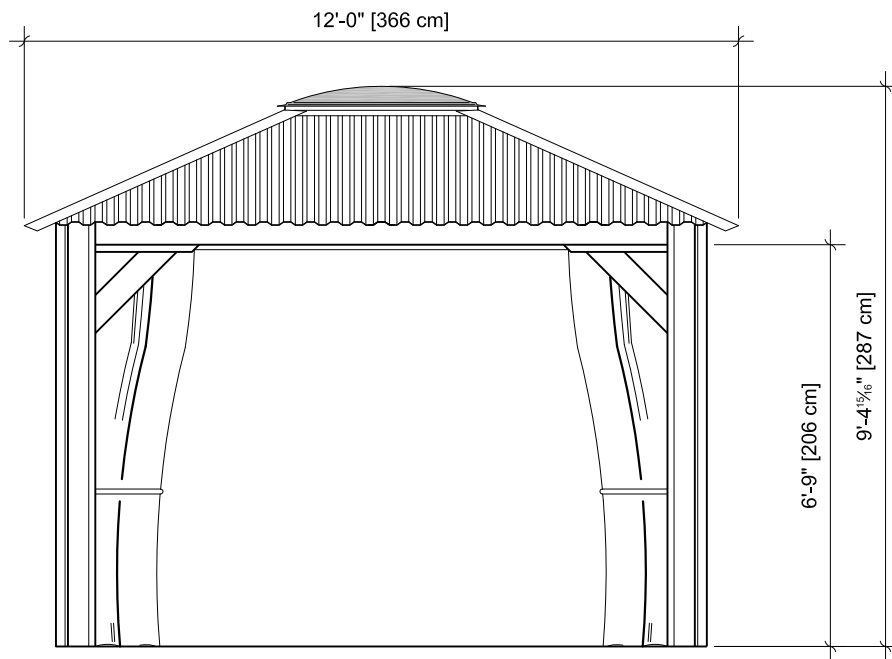

# Vista Leisure - 11 x 11 Open w/ Screen

## FOOTPRINT

THE VICTORIA

# THE VICTORIA

Front Elevation

Plan View Footprint