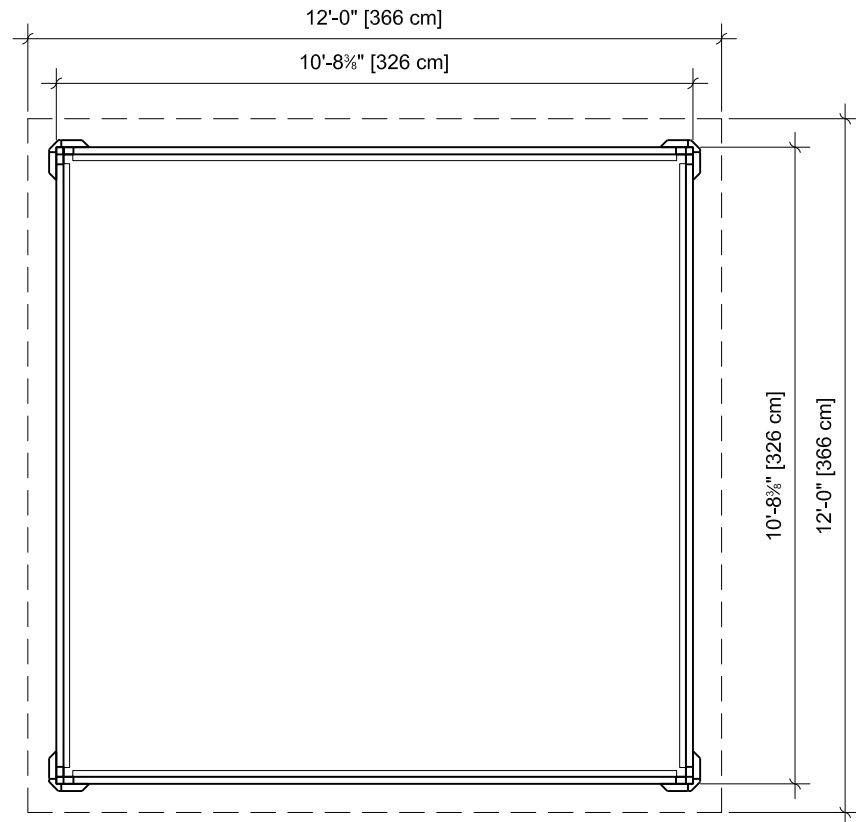

# Vista Leisure - 11 x 11 Open w/ Screen

## FOOTPRINT

THE VICTORIA

# THE VICTORIA

Front Elevation

Plan View Footprint