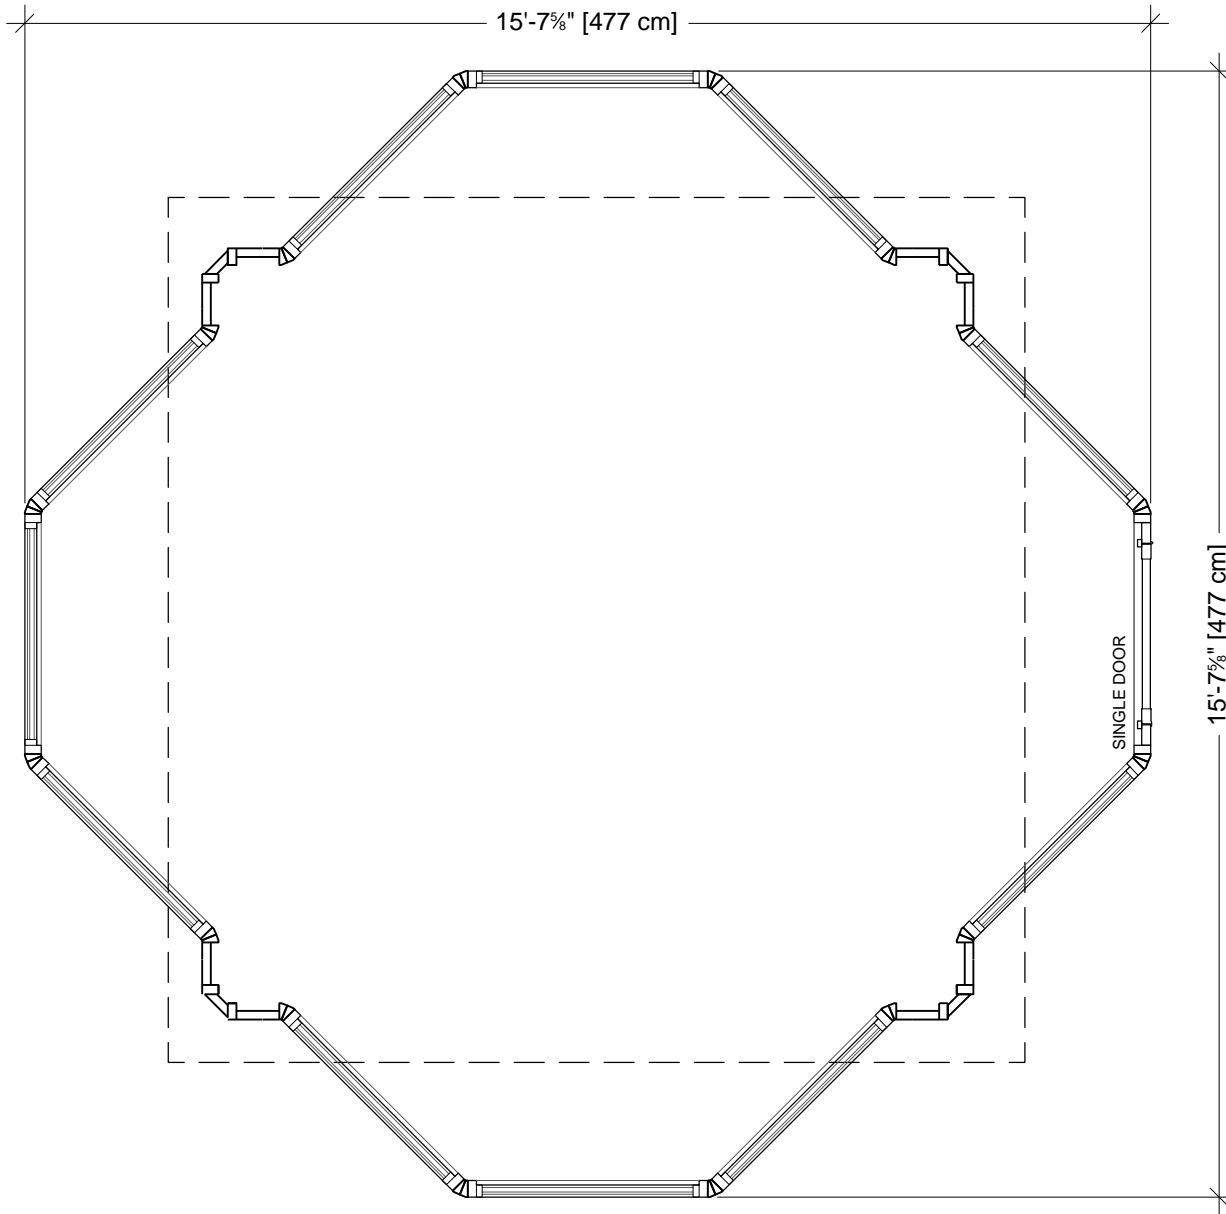

Front Elevation

Side Elevation

4 BAYS

Madrid

CODE: 0114

\*SPECIAL ORDER\*

TOLL FREE: 1-877-795-7423