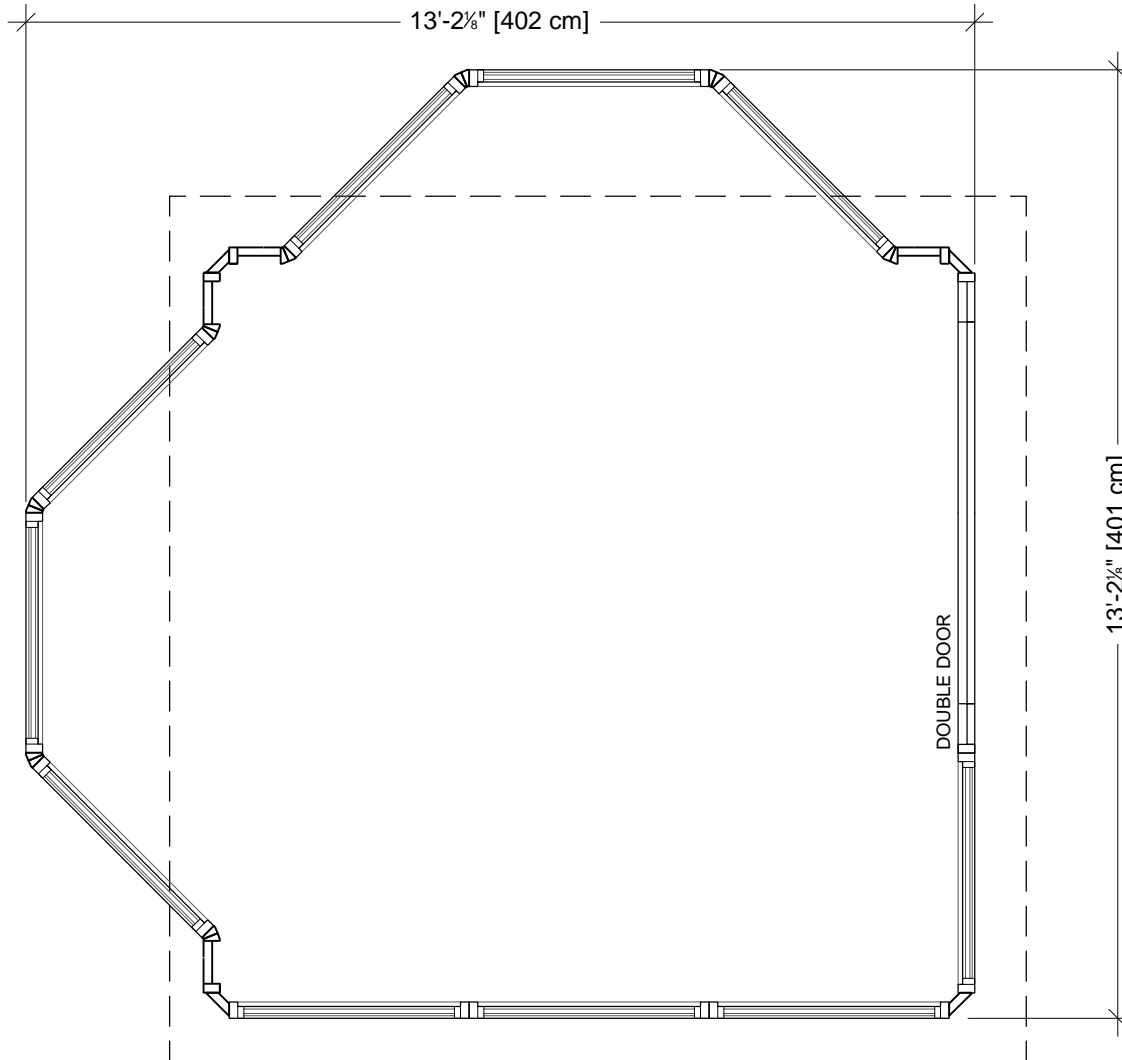

Front Elevation

Side Elevation

4 BAYS

Madrid

CODE: 0114

\*SPECIAL ORDER\*

TOLL FREE: 1-877-795-7423