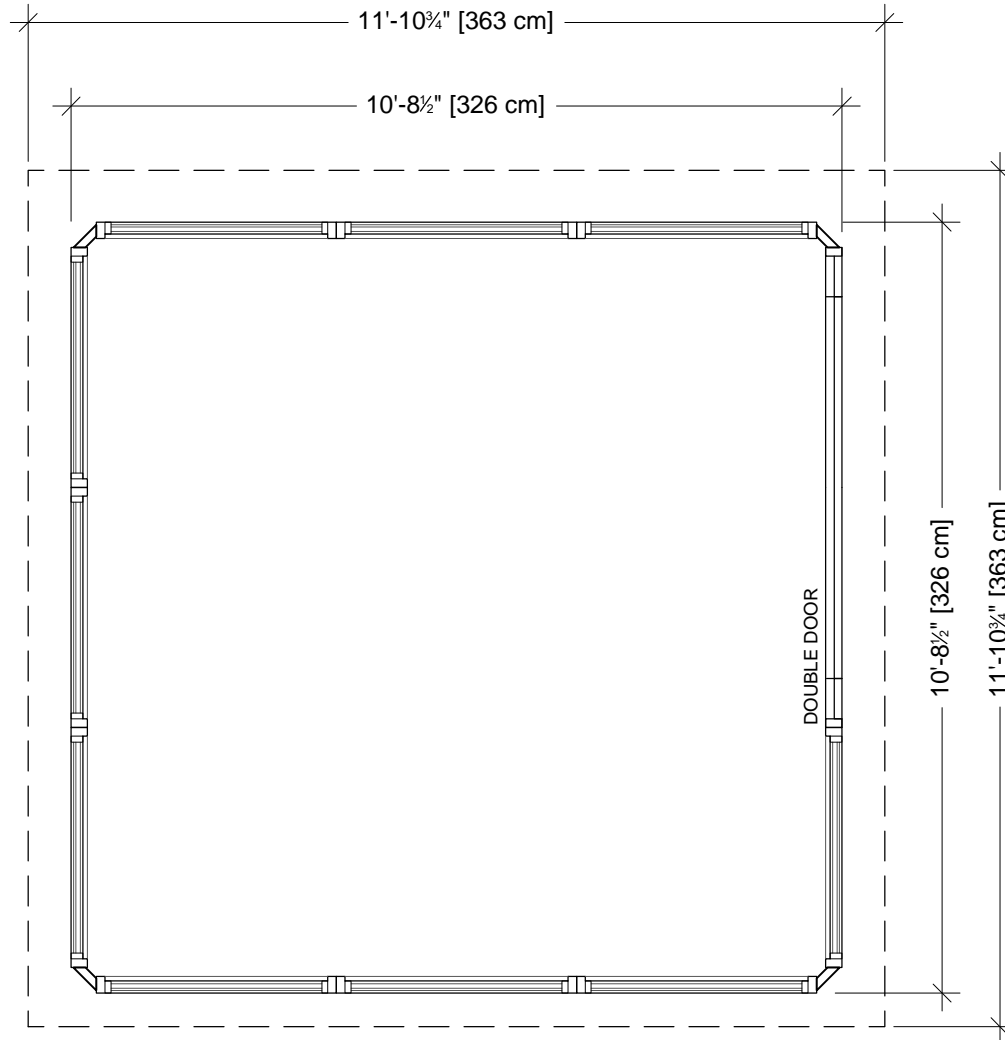

Front Elevation

Side Elevation

4 BAYS

Madrid

CODE: 0114

\*SPECIAL ORDER\*

TOLL FREE: 1-877-795-7423