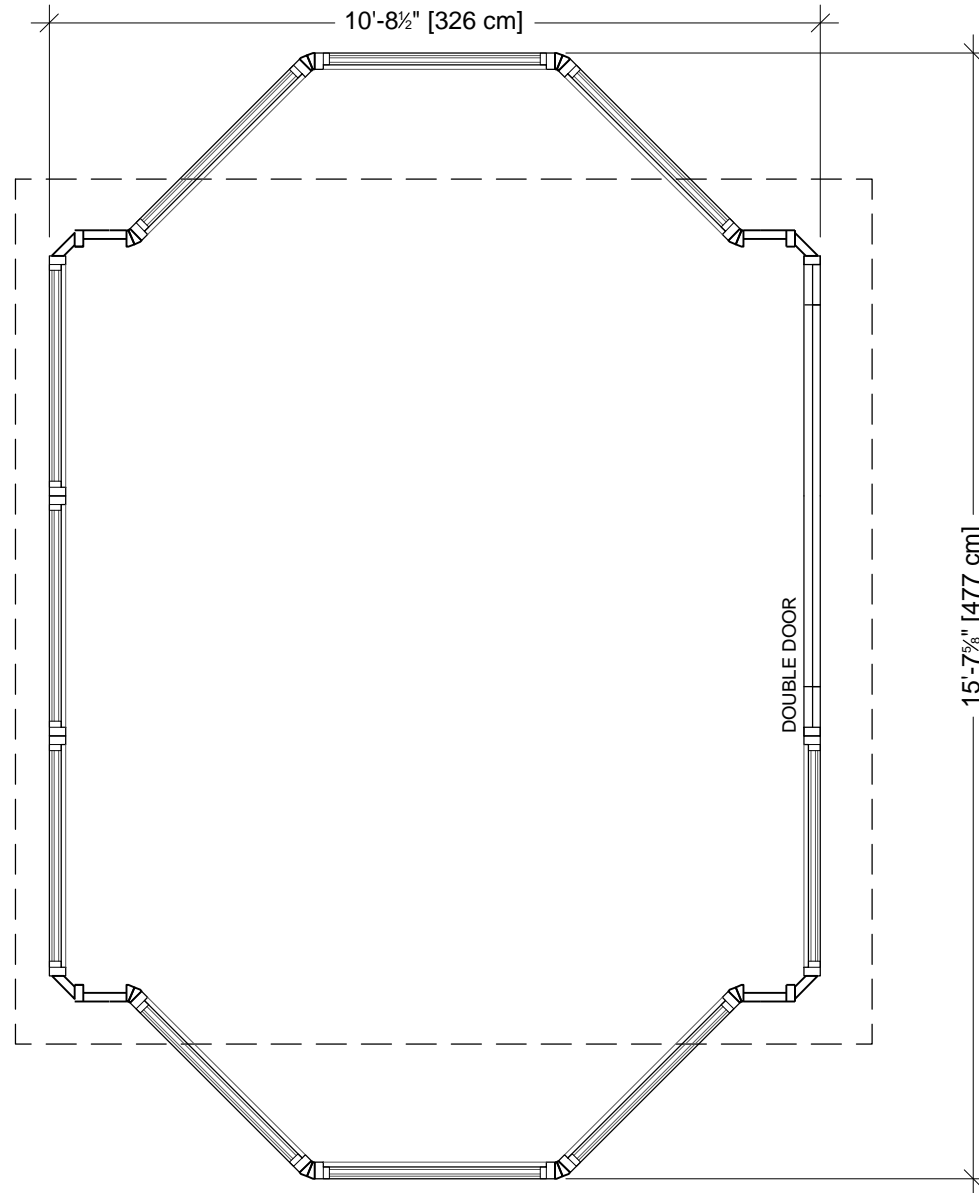

Front Elevation

Side Elevation

4 BAYS

Madrid

CODE: 0114

\*SPECIAL ORDER\*

TOLL FREE: 1-877-795-7423