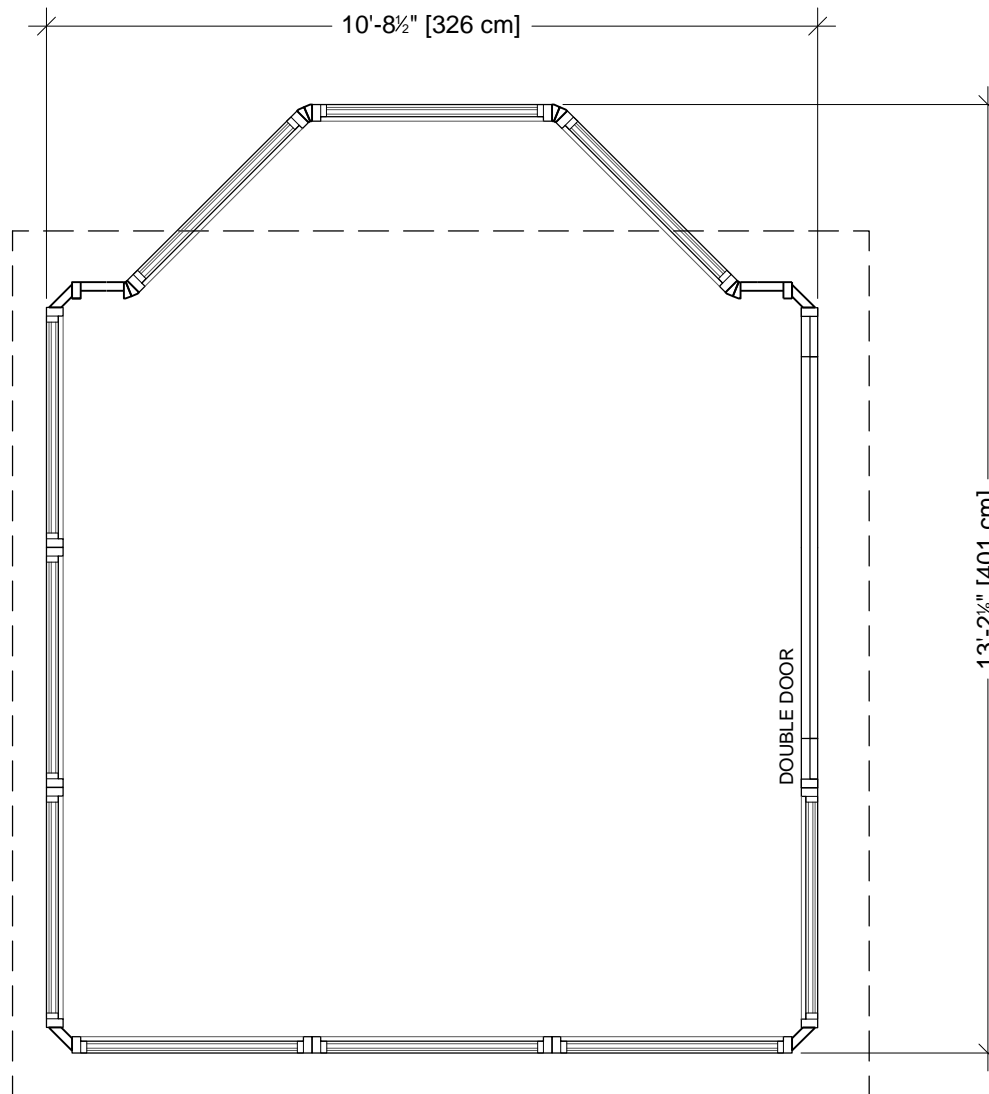

Front Elevation

Side Elevation

4 BAYS

Madrid

CODE: 0114

\*SPECIAL ORDER\*

TOLL FREE: 1-877-795-7423