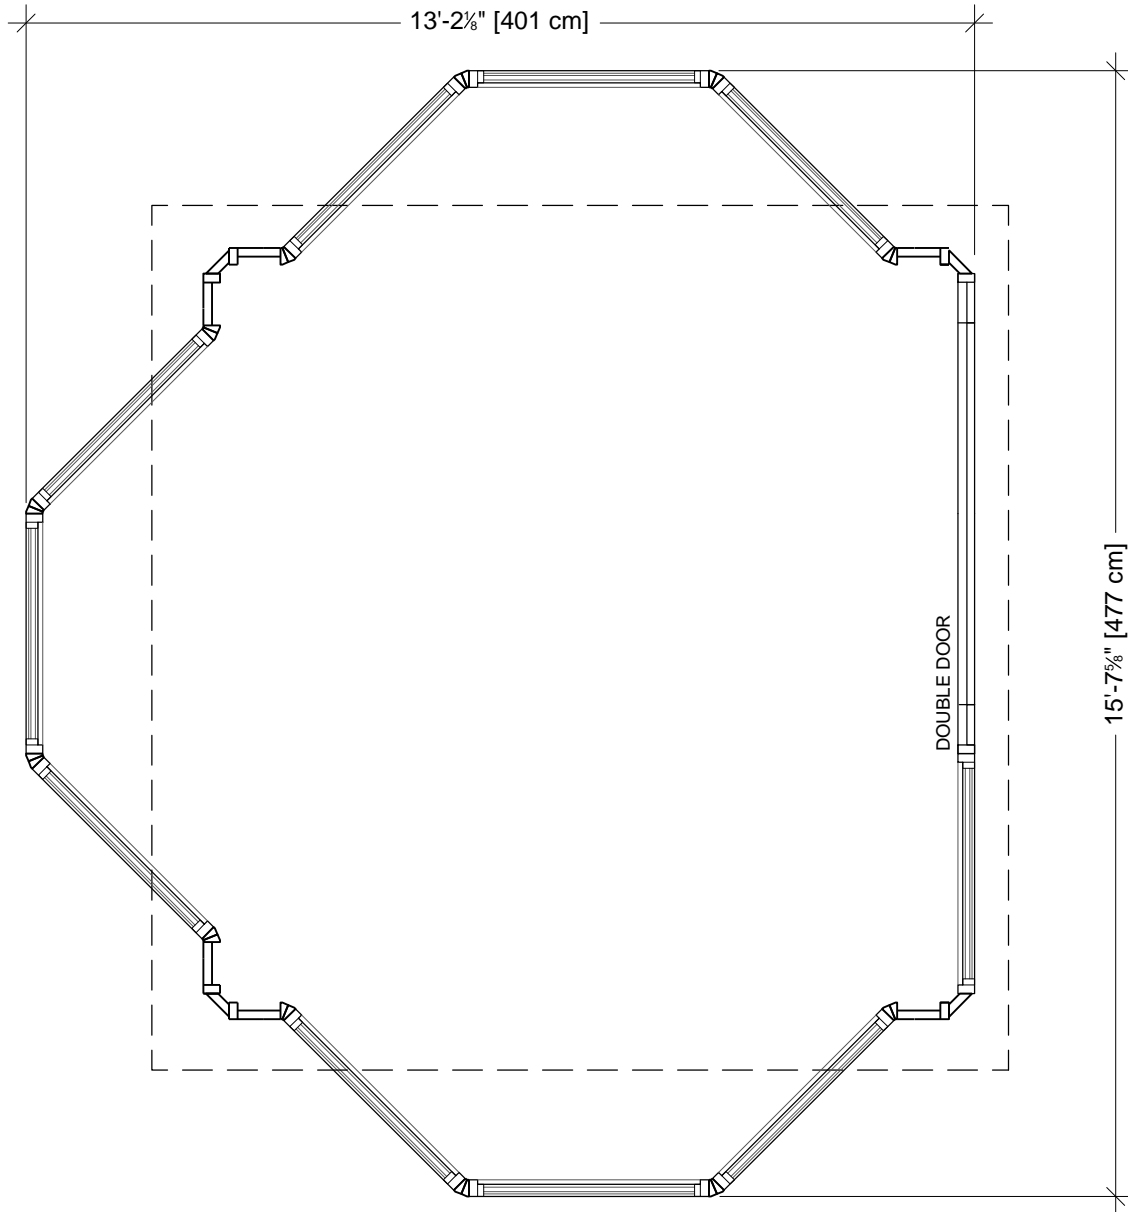

Front Elevation

Side Elevation

4 BAYS

Madrid

CODE: 0114

\*SPECIAL ORDER\*

TOLL FREE: 1-877-795-7423