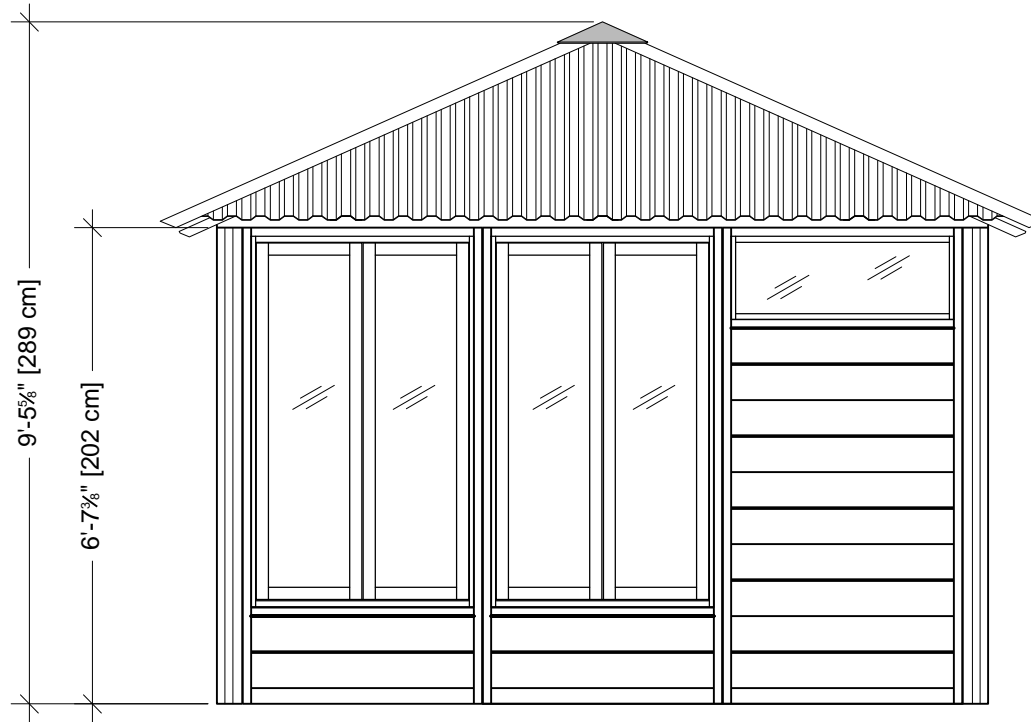

Front Elevation

Side Elevation

4 BAYS

Madrid

CODE: 0114

\*SPECIAL ORDER\*

TOLL FREE: 1-877-795-7423