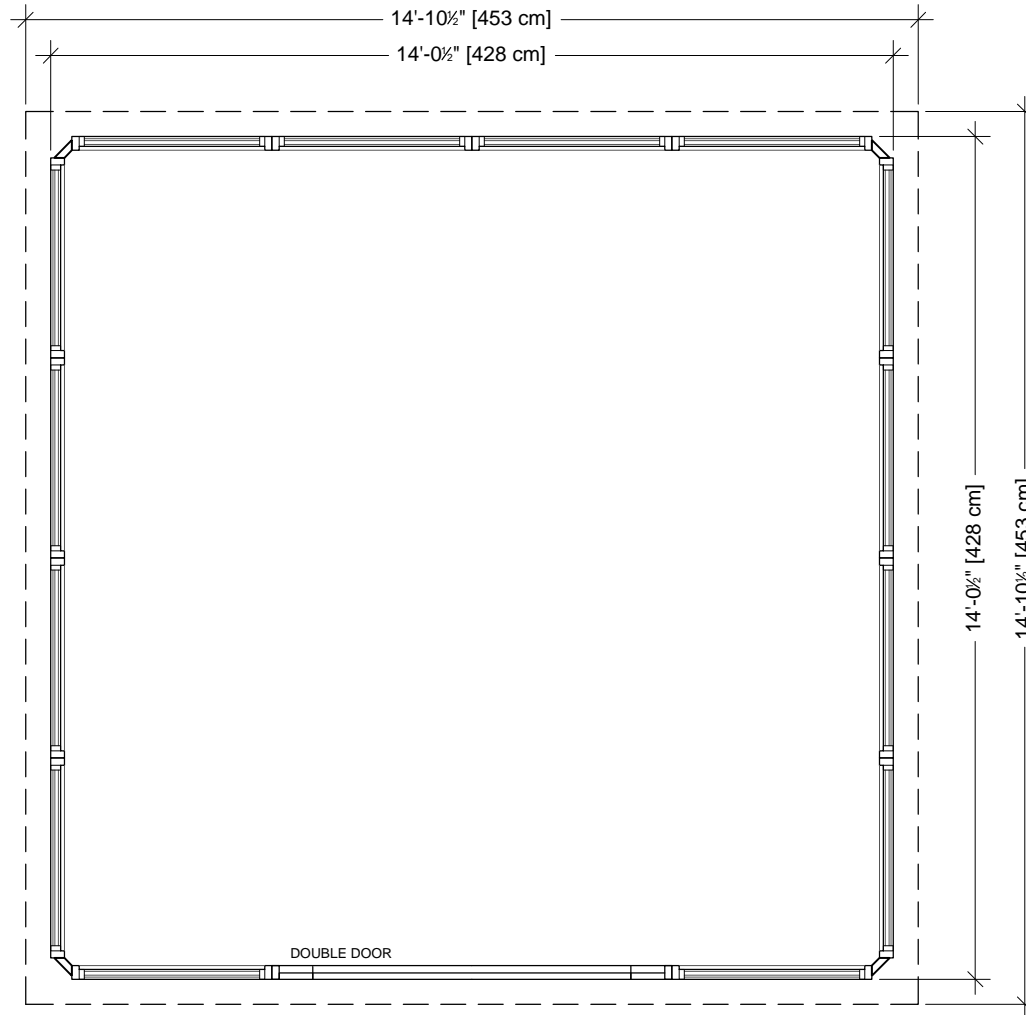

Front Elevation

Side Elevation

STANDARD

Resort 14x14

CODE: 0179

TOLL FREE: 1-877-795-7423

2 BAY OPPOSITE

Resort 14x14

CODE: 0179

TOLL FREE: 1-877-795-7423

4 BAY

Resort 14x14

CODE: 0179