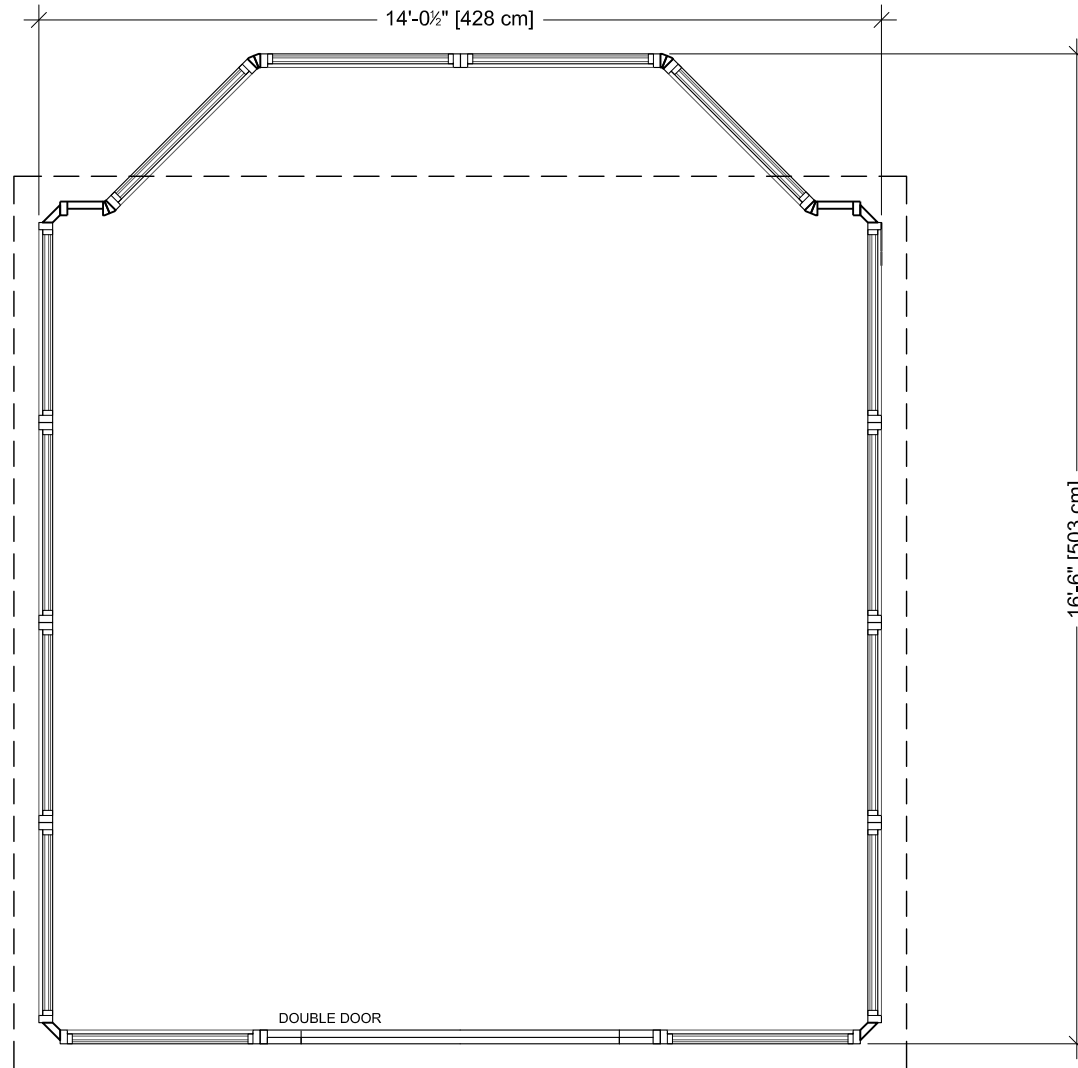

Front Elevation

Side Elevation

STANDARD

Resort 14x14

CODE: 0179

TOLL FREE: 1-877-795-7423

2 BAY OPPOSITE

Resort 14x14

CODE: 0179

TOLL FREE: 1-877-795-7423

4 BAY

Resort 14x14

CODE: 0179