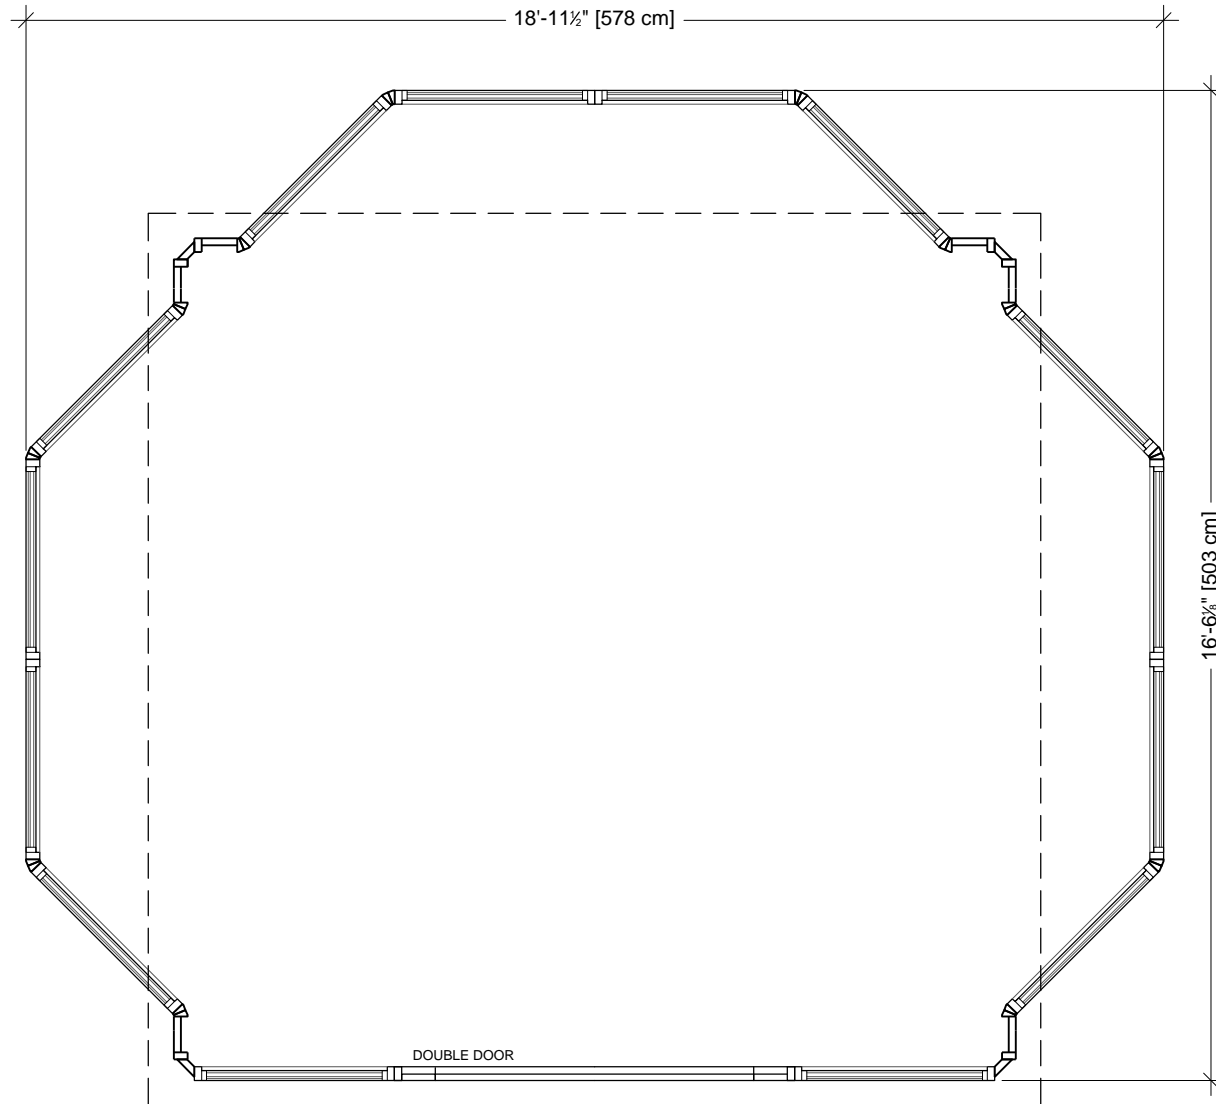

Front Elevation

Side Elevation

STANDARD

Resort 14x14

CODE: 0179

TOLL FREE: 1-877-795-7423

2 BAY OPPOSITE

Resort 14x14

CODE: 0179

TOLL FREE: 1-877-795-7423

4 BAY

Resort 14x14

CODE: 0179