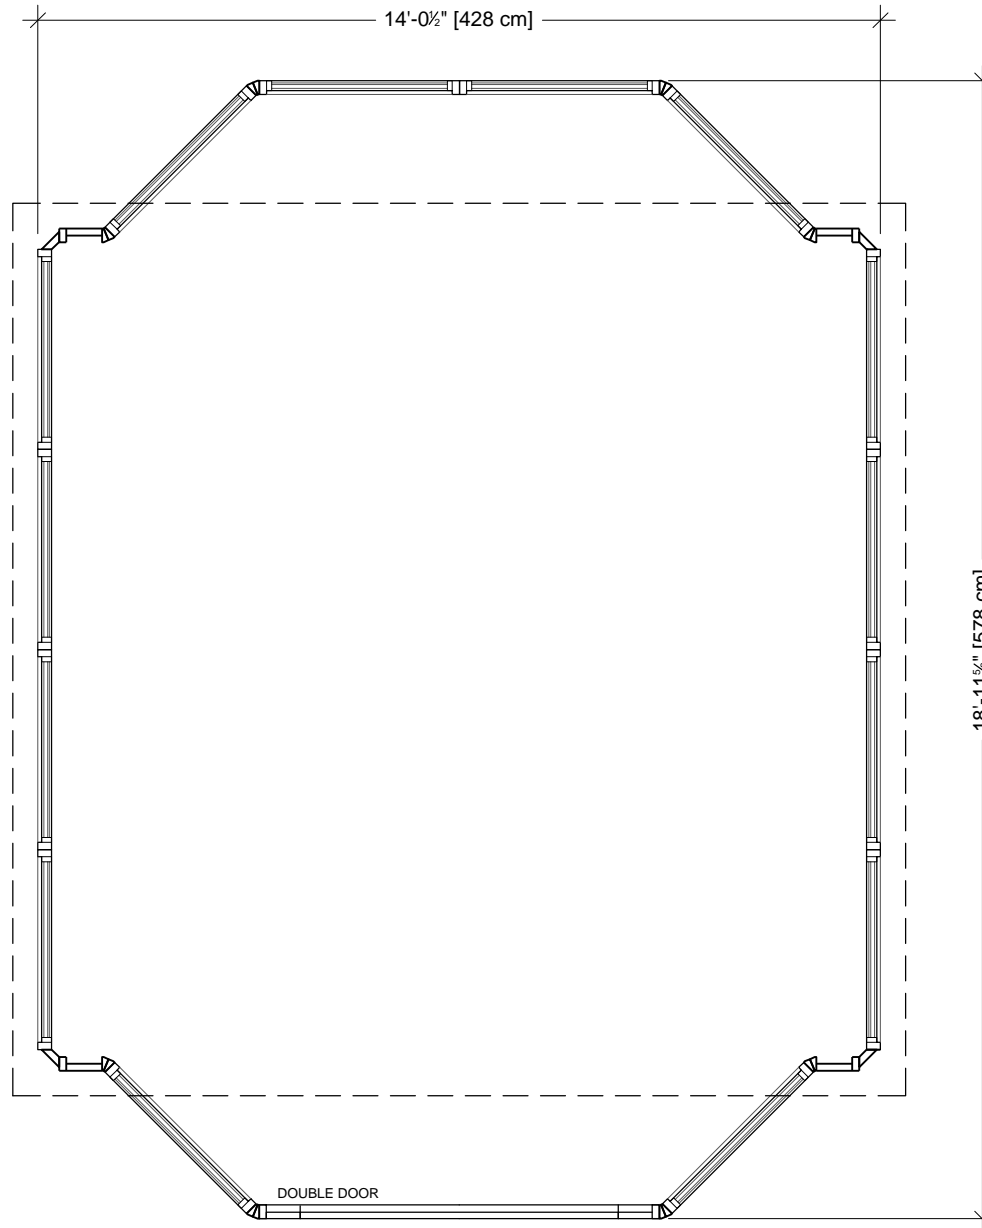

Front Elevation

Side Elevation

STANDARD

Resort 14x14

CODE: 0179

TOLL FREE: 1-877-795-7423

2 BAY OPPOSITE

Resort 14x14

CODE: 0179

TOLL FREE: 1-877-795-7423

4 BAY

Resort 14x14

CODE: 0179