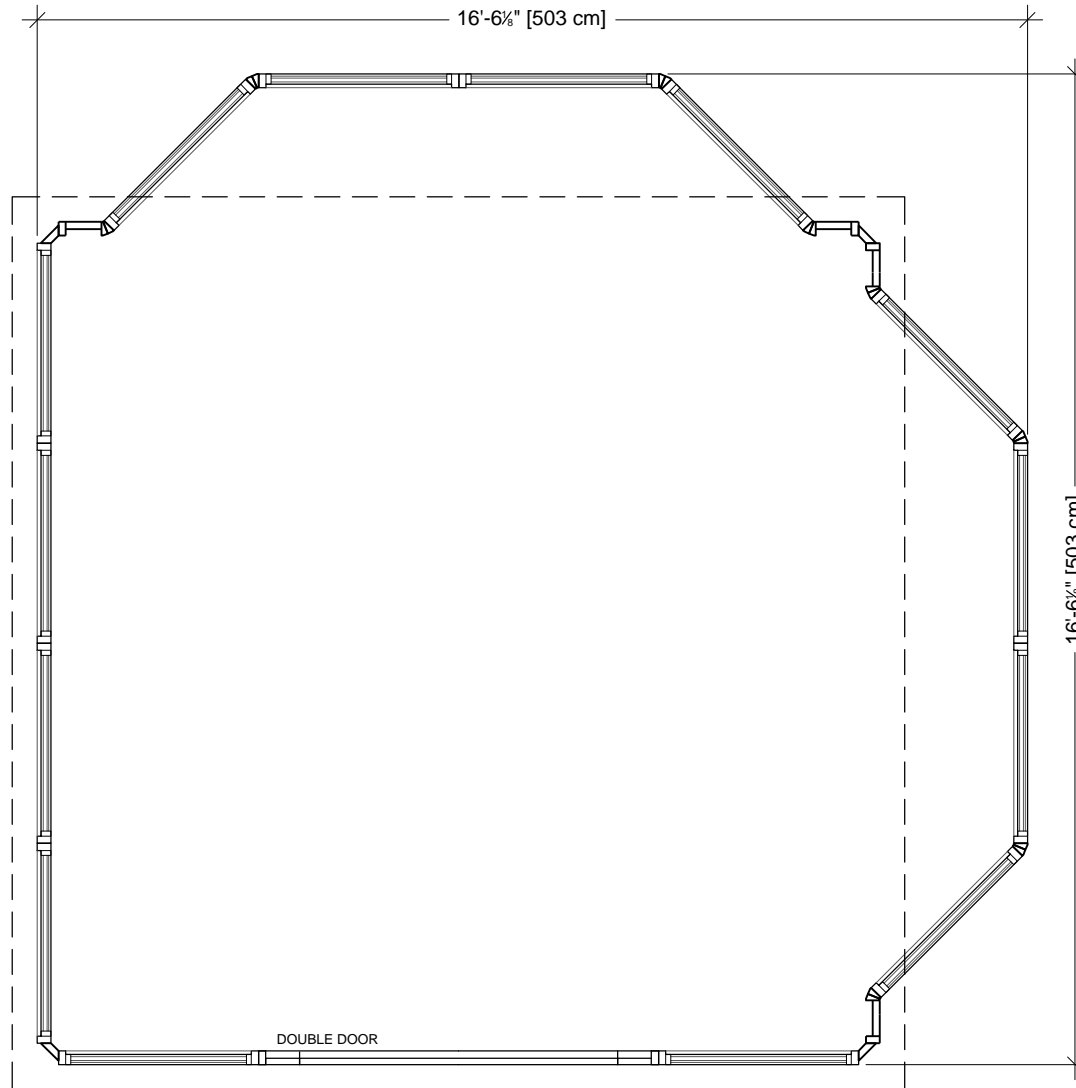

Front Elevation

Side Elevation

STANDARD

Resort 14x14

CODE: 0179

TOLL FREE: 1-877-795-7423

2 BAY OPPOSITE

Resort 14x14

CODE: 0179

TOLL FREE: 1-877-795-7423

4 BAY

Resort 14x14

CODE: 0179